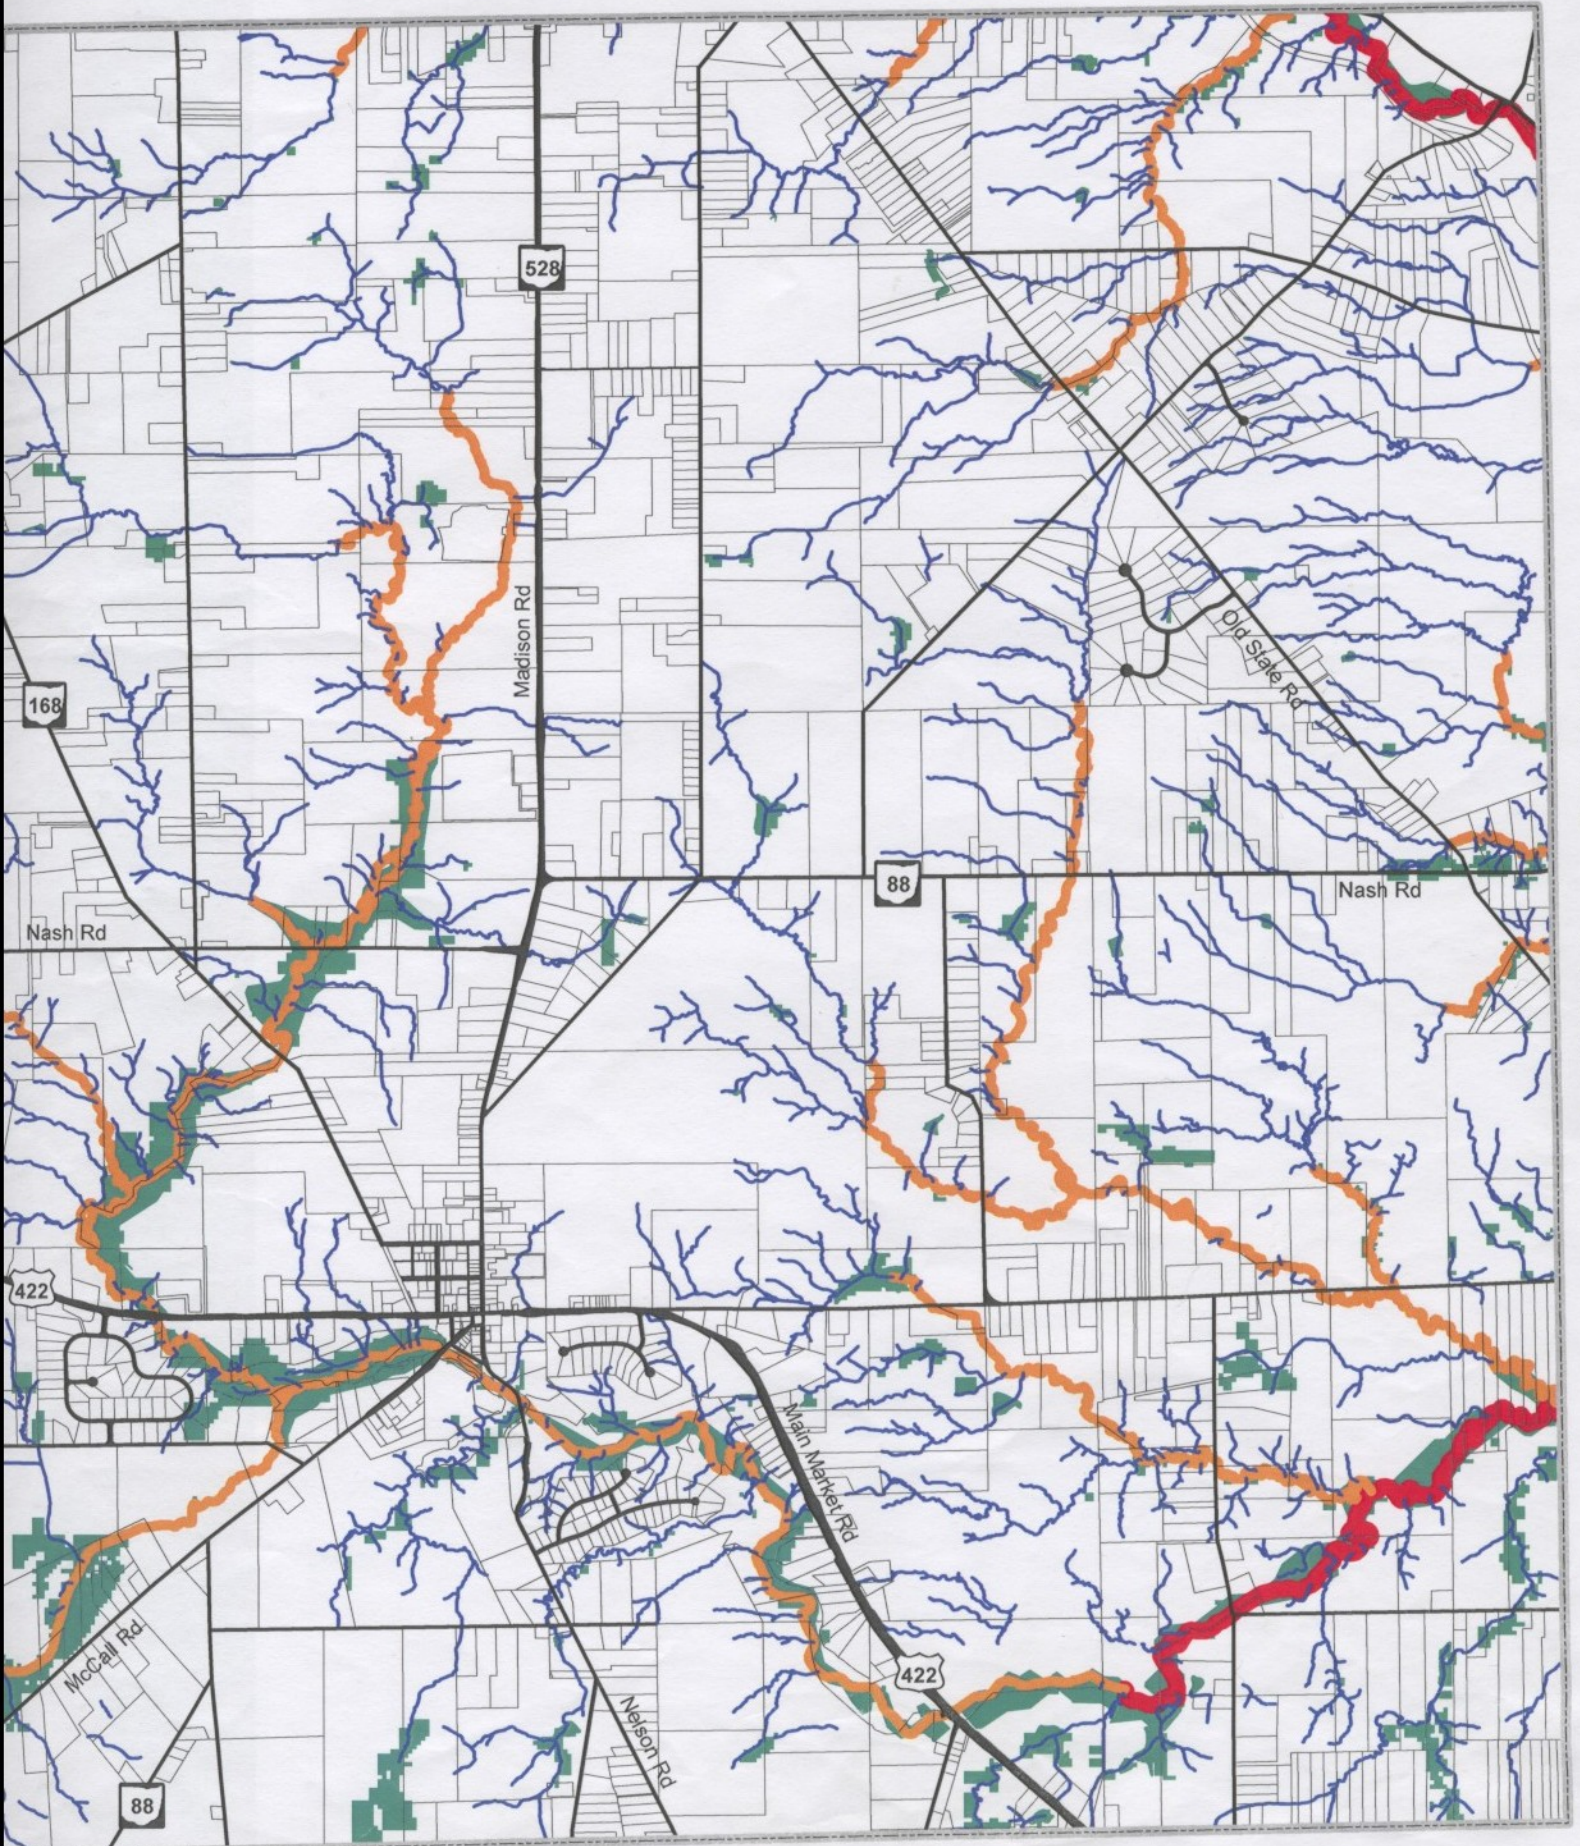

Middlefield Township

Troy Township

PORTAGE COUNTY

Middlefield Township

TRUMBULL COUNTY

PORTAGE COUNTY

Parkman Township Geauga County, Ohio

Riparian Setback Guide Map Exhibit "___"

Setbacks

-  25 feet
-  75 feet
-  120 feet
-  Wetland/100-Year Floodplain

Adopted By The Parkman Township Board of Trustees
Pursuant to Amendment No. _____
This _____ Day of _____, 200__.

Kevin O'Reilly, Jr., Trustee

Alan Wilson, Trustee

Lucinda Sharp-Gates, Trustee

Effective The _____ Day of _____, 200__.

Nancy Wheelock, Fiscal Officer

Prepared by the Geauga County Planning Commission, August 9, 2007, version 1.2.
Source: Geauga County Auditor, Geauga County Planning Commission.
Disclaimer: The Geauga County Planning Commission does not warrant
the accuracy of this map. It is not based upon a land survey.

TRUMBULL
COUNTY