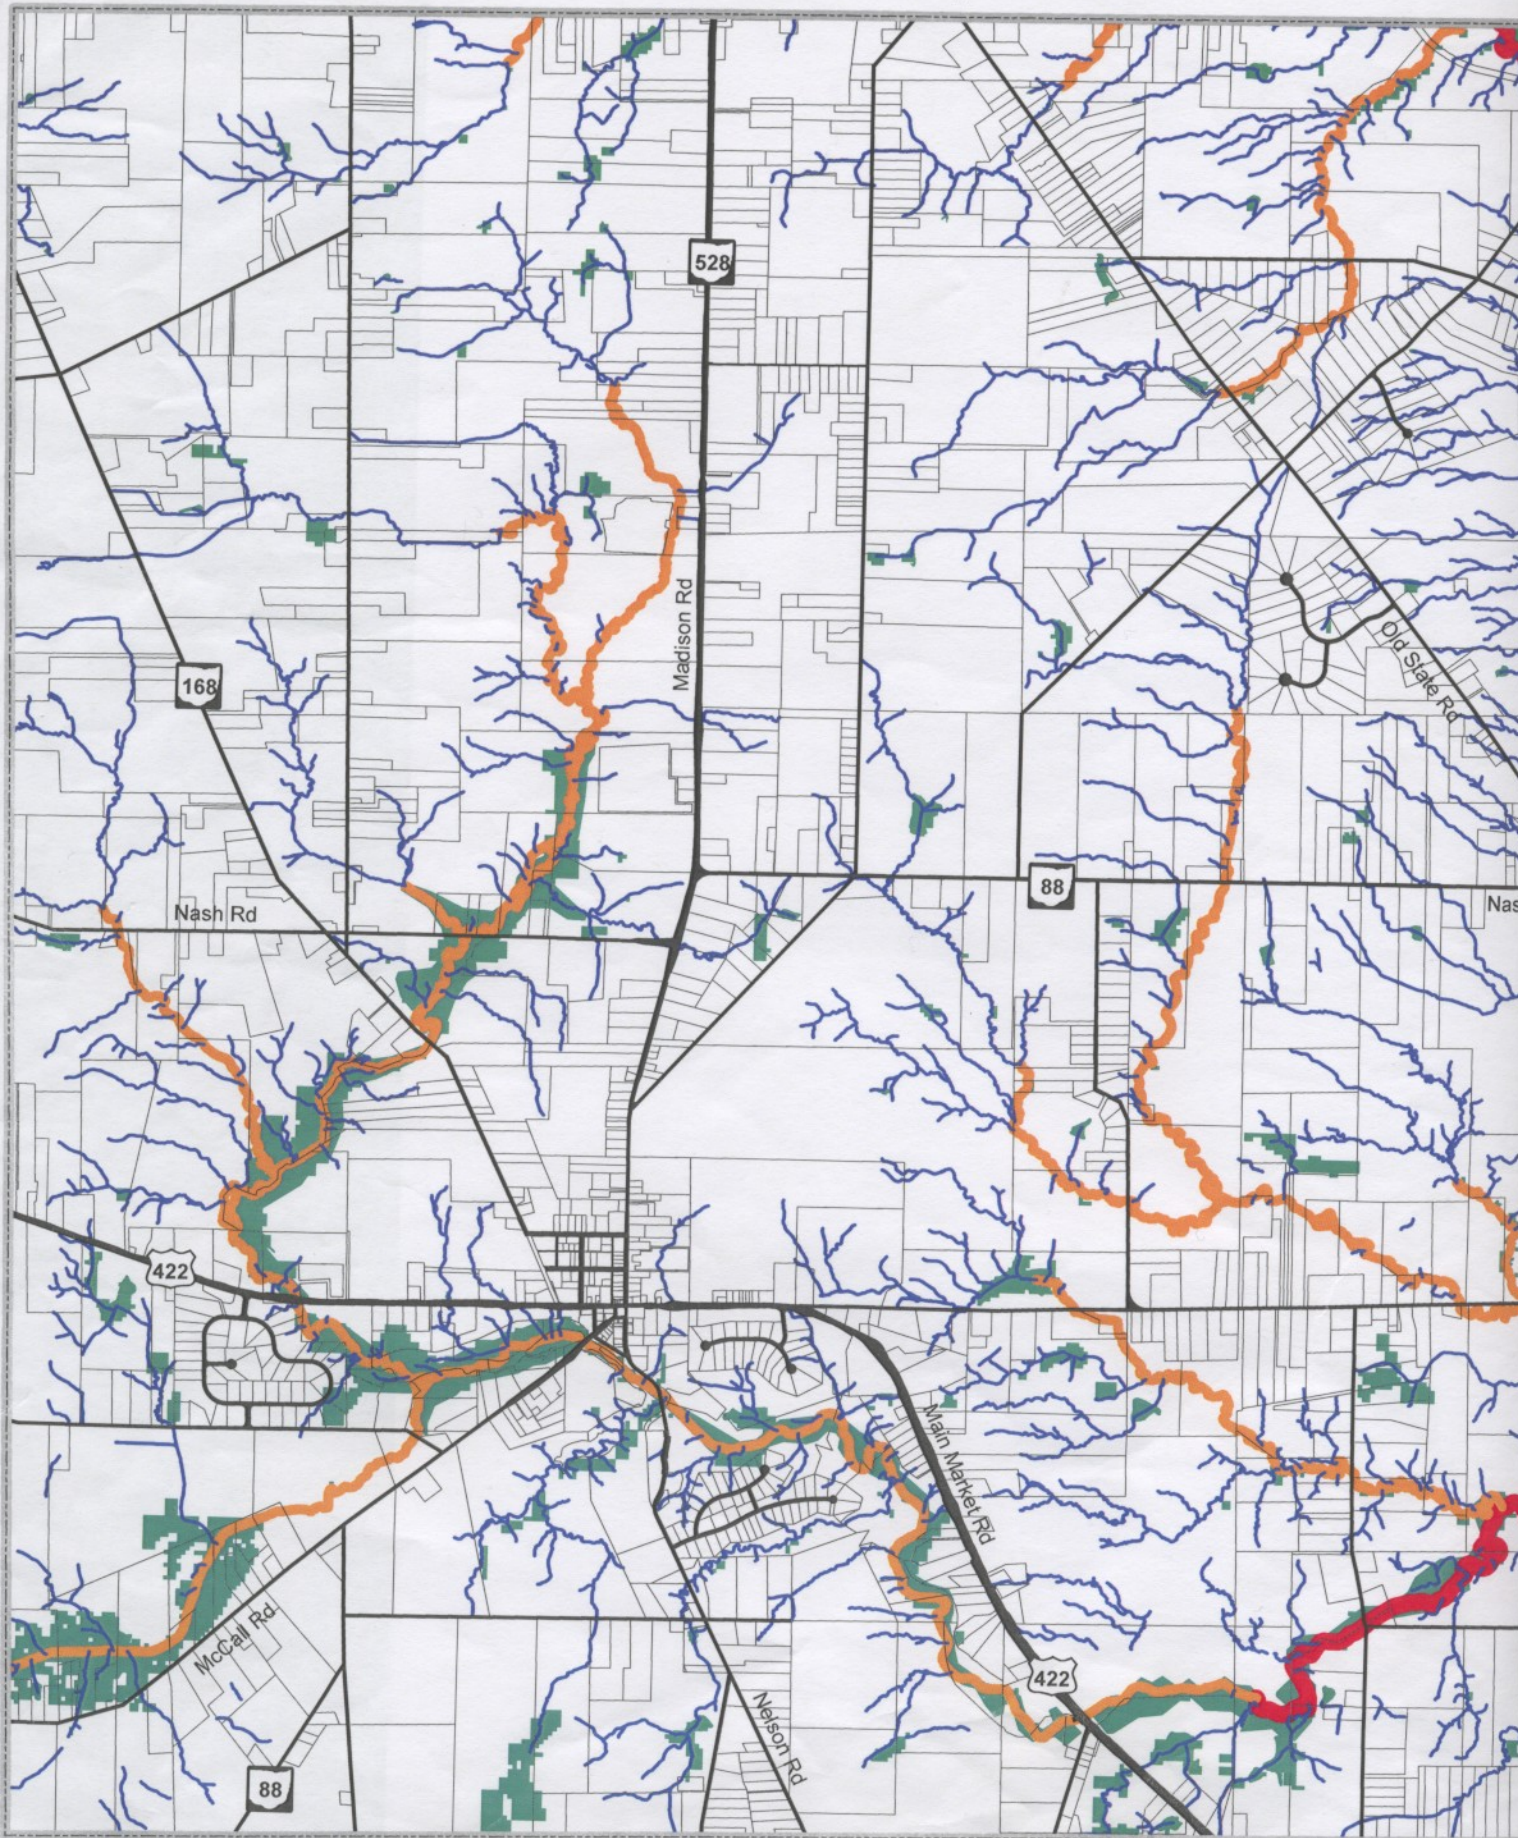

Middlefield Township

Troy Township

PORTAGE COUNTY

Middlefield Township

TRUMBULL COUNTY

PORTAGE COUNTY

Parkman Township Geauga County, Ohio

Riparian Setback Guide Map Exhibit "___"

Setbacks

-  25 feet
-  75 feet
-  120 feet
-  Wetland/100-Year Floodplain

Adopted By The Parkman Township Board of Trustees
Pursuant to Amendment No. _____
This _____ Day of _____, 200__.

Kevin O'Reilly, Jr., Trustee

Alan Wilson, Trustee

Lucinda Sharp-Gates, Trustee

Effective The _____ Day of _____, 200__.

Nancy Wheelock, Fiscal Officer

Prepared by the Geauga County Planning Commission, August 9, 2007, version 1.2.
Source: Geauga County Auditor, Geauga County Planning Commission.
Disclaimer: The Geauga County Planning Commission does not warrant
the accuracy of this map. It is not based upon a land survey.

TRUMBULL
COUNTY